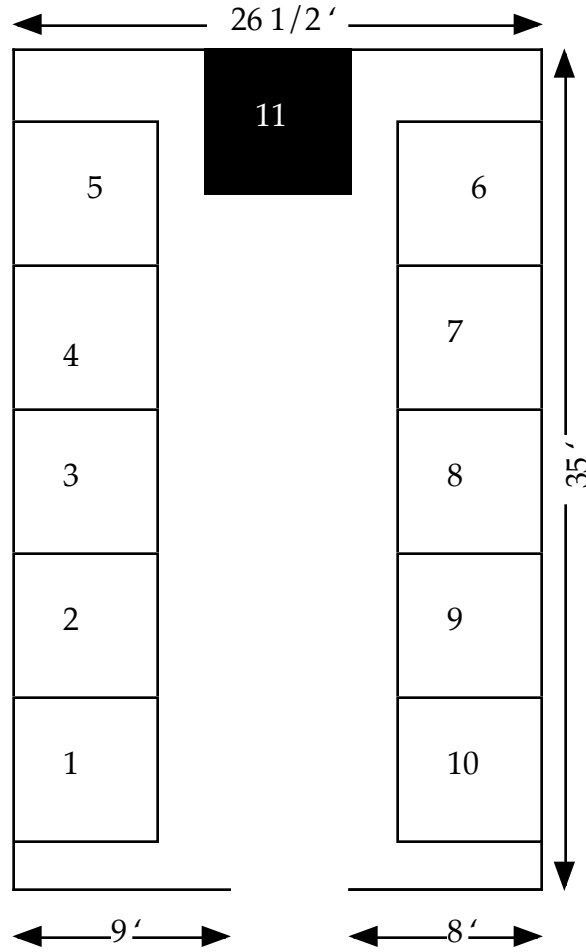

Both rooms could hold 11 tables.

The blacked-in table would fit easily in to 3302.

The blacked-in table would be harder to fit in to 3304.

**3302**  
Non-Sound  
Producing Room

**3304**  
Non-Sound  
Producing Room