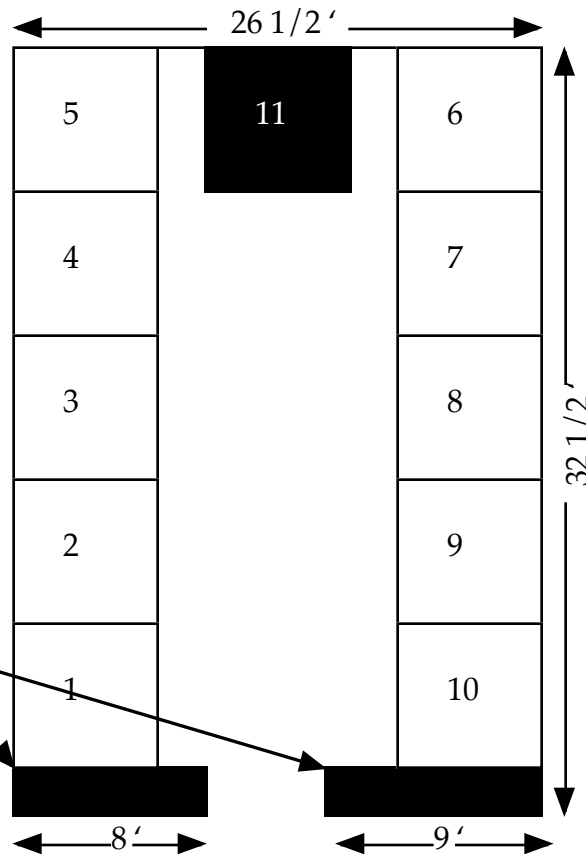

Both rooms could hold 11 tables.

The blacked-in table would fit easily in to 3302.

The blacked-in table would be harder to fit in to 3304.

**3302**  
Non-Sound  
Producing Room

**3304**  
Non-Sound  
Producing Room