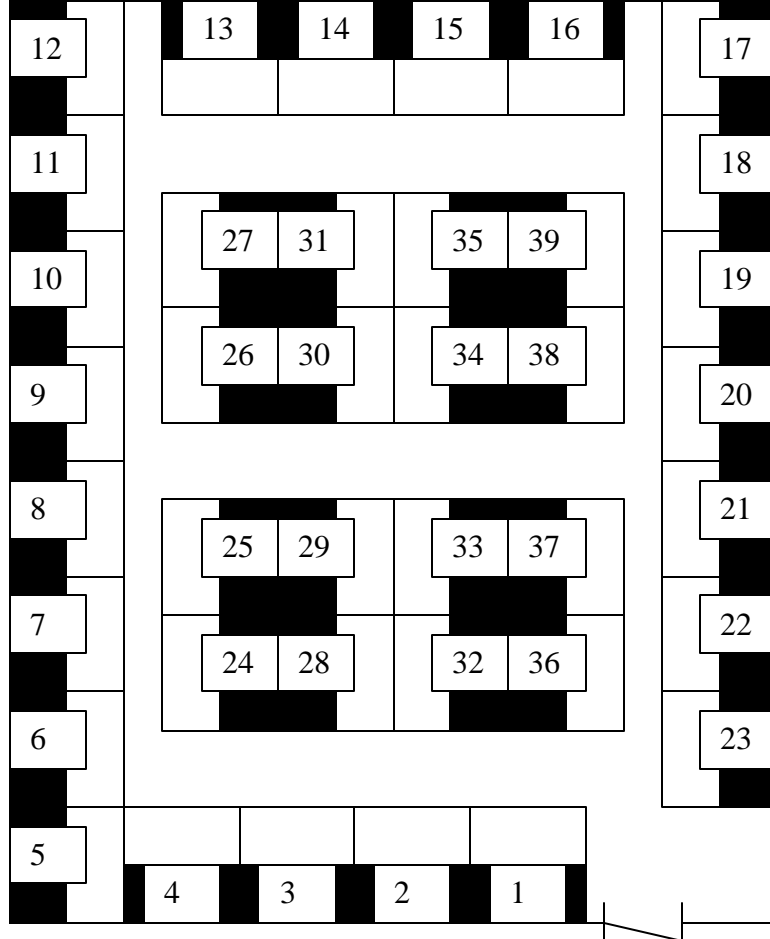

Room 240

This section of the room is being blocked off to store percussion equipment left in the room.

Room 223

Sound Producing Rooms
 (see other side for **Non-sound Producing Rooms**)